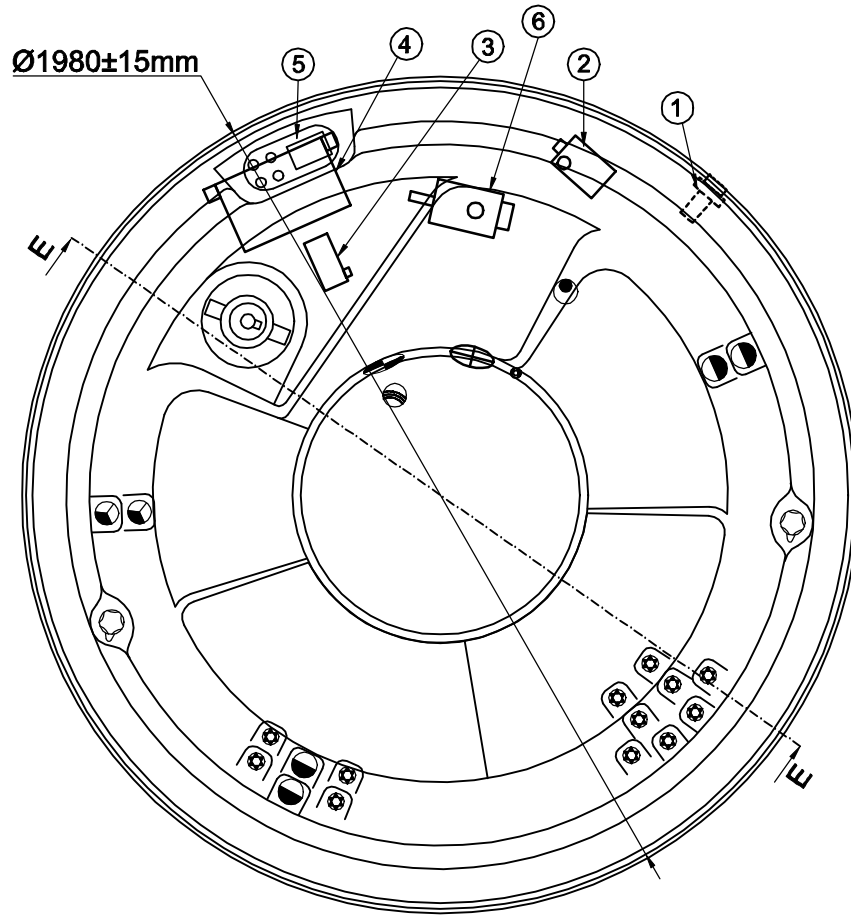

Model Name:Rock Tub

Therapy Assignment

Notes:Due to manufacturing tolerances, there could be some minor differences between the actual spa and the drawing above. If site planning is critical to such tolerances, be sure to measure your actual spa. All specifications are subject to change without notice.Some components may be optional on your spa

Edition:21/06/2016 ZC.RT310S.0107

Model Name:Rock Tub

Fitting

Notes:Due to manufacturing tolerances, there could be some minor differences between the actual spa and the drawing above. If site planning is critical to such tolerances, be sure to measure your actual spa. All specifications are subject to change without notice.Some components may be optional on your spa

10		2" Jet Internal-Directional	01.03.04.0158	12	pcs
9		Large 3" Jet Internal-Directinal	01.03.04.0169	2	pcs
8		2"Floating Filter	01.03.03.0099	1	pcs
7		5" Light housing without Holder	01.03.03.0108	1	pc
6		Stainless Steel Low Drain - 3/4" Slip	01.03.04.0099	1	pcs
5		2"Suction (full set) - SS face	01.03.03.0228	1	pcs
4		4"Jet Internal-Single Pulse	01.03.04.0161	1	pc
3		Ozone Injector - Carbon Grey	01.03.03.0129	1	pcs
2		Large 3" Jet Internal-Single Pulse	01.03.04.0163	4	pc
1		1" Air Check Valve Assembly	01.03.03.0656	2	pc
NO.	Icon	Description	Part #	Qty	Unit
Edition:21/06/2016 ZC.RT310S.0107					

Model Name:Rock Tub

Business Plan

Notes: Due to manufacturing tolerances, there could be some minor differences between the actual spa and the drawing above. If site planning is critical to such tolerances, be sure to measure your actual spa. All specifications are subject to change without notice. Some components may be optional on your spa