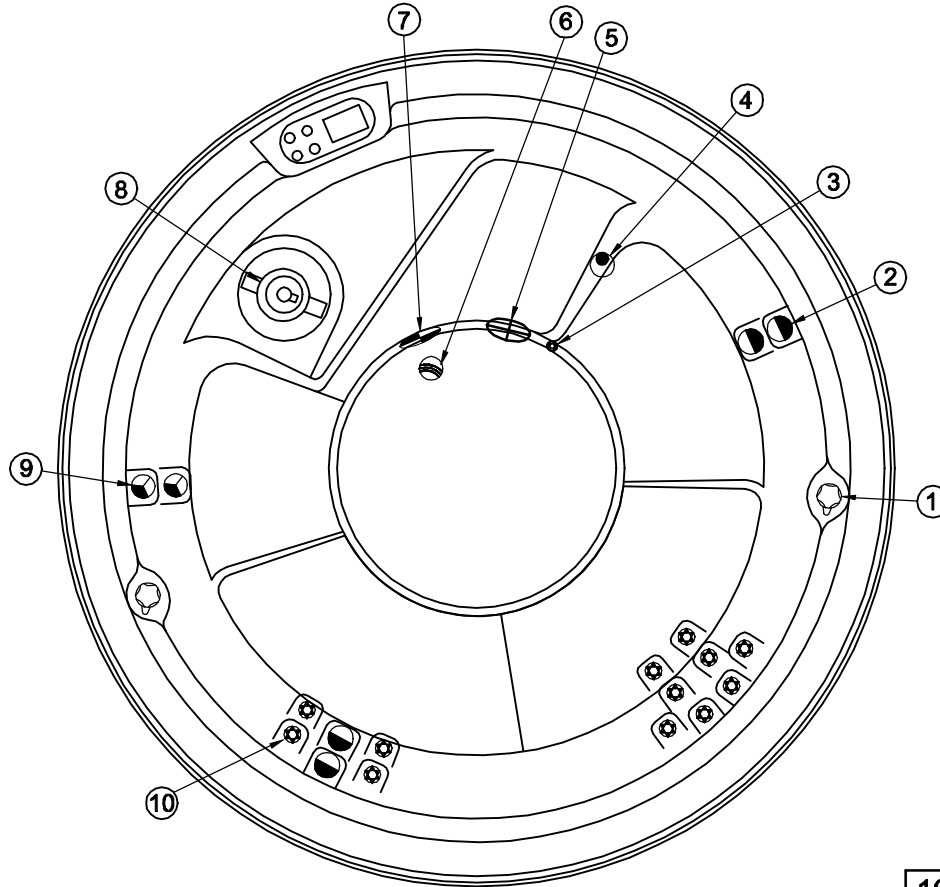

Model Name:Rock Tub

Therapy Assignment

Notes:Due to manufacturing tolerances, there could be some minor differences between the actual spa and the drawing above. If site planning is critical to such tolerances, be sure to measure your actual spa. All specifications are subject to change without notice.Some components may be optional on your spa

Edition:21/06/2016 ZC.RT310S.0107

Model Name:Rock Tub

Fitting

Notes:Due to manufacturing tolerances, there could be some minor differences between the actual spa and the drawing above. If site planning is critical to such tolerances, be sure to measure your actual spa. All specifications are subject to change without notice.Some components may be optional on your spa

10		2" Jet Internal-Directional	01.03.04.0158	12	pcs
9		Large 3" Jet Internal-Directinal	01.03.04.0169	2	pcs
8		2"Floating Filter	01.03.03.0099	1	pcs
7		5" Light housing without Holder	01.03.03.0108	1	pc
6		Stainless Steel Low Drain - 3/4" Slip	01.03.04.0099	1	pcs
5		2"Suction (full set) - SS face	01.03.03.0228	1	pcs
4		4"Jet Internal-Single Pulse	01.03.04.0161	1	pc
3		Ozone Injector - Carbon Grey	01.03.03.0129	1	pcs
2		Large 3" Jet Internal-Single Pulse	01.03.04.0163	4	pc
1		1" Air Check Valve Assembly	01.03.03.0656	2	pc
NO.	Icon	Description	Part #	Qty	Unit
Edition:21/06/2016 ZC.RT310S.0107					

Model Name:Rock Tub

Business Plan

Notes: Due to manufacturing tolerances, there could be some minor differences between the actual spa and the drawing above. If site planning is critical to such tolerances, be sure to measure your actual spa. All specifications are subject to change without notice. Some components may be optional on your spa