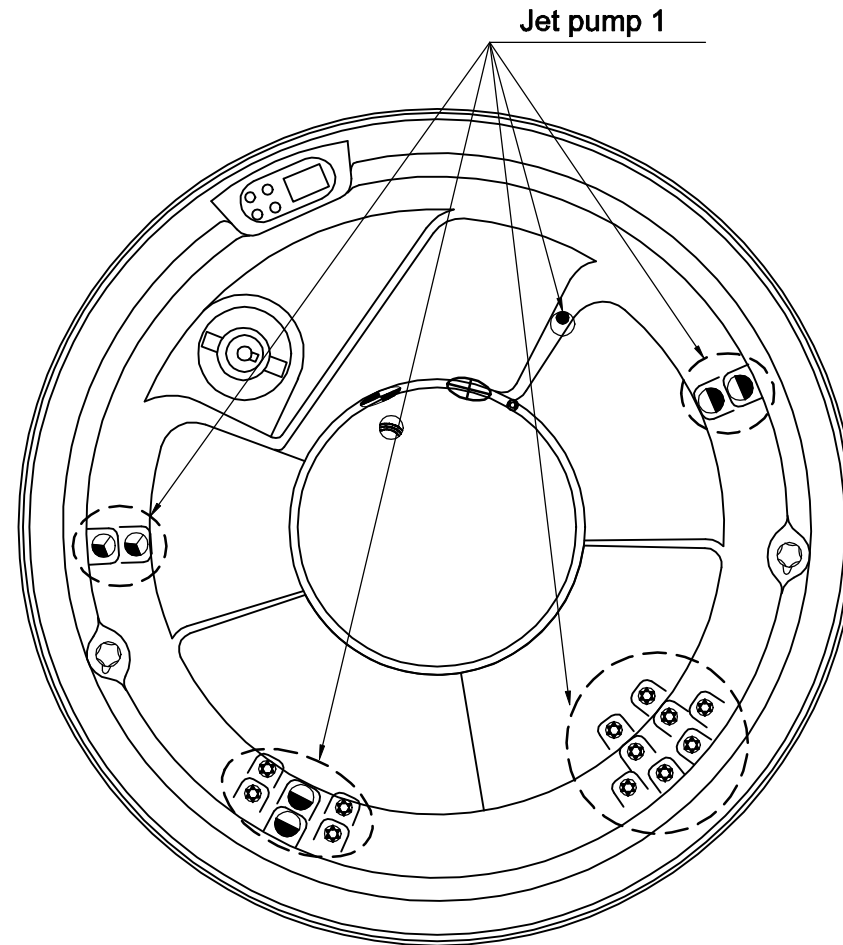

Model Name:Rock Tub

Therapy Assignment

Notes:Due to manufacturing tolerances, there could be some minor differences between the actual spa and the drawing above. If site planning is critical to such tolerances, be sure to measure your actual spa. All specifications are subject to change without notice.Some components may be optional on your spa

Edition:21/06/2016 ZC.RT310S.0107

Model Name:Rock Tub

Fitting

Notes:Due to manufacturing tolerances, there could be some minor differences between the actual spa and the drawing above. If site planning is critical to such tolerances, be sure to measure your actual spa. All specifications are subject to change without notice.Some components may be optional on your spa

10		2" Jet Internal-Directional	01.03.04.0158	12	pcs
9		Large 3" Jet Internal-Directinal	01.03.04.0169	2	pcs
8		2"Floating Filter	01.03.03.0099	1	pcs
7		5" Light housing without Holder	01.03.03.0108	1	pc
6		Stainless Steel Low Drain - 3/4" Slip	01.03.04.0099	1	pcs
5		2"Suction (full set) - SS face	01.03.03.0228	1	pcs
4		4"Jet Internal-Single Pulse	01.03.04.0161	1	pc
3		Ozone Injector - Carbon Grey	01.03.03.0129	1	pcs
2		Large 3" Jet Internal-Single Pulse	01.03.04.0163	4	pc
1		1" Air Check Valve Assembly	01.03.03.0656	2	pc
NO.	Icon	Description	Part #	Qty	Unit
Edition:21/06/2016 ZC.RT310S.0107					

Model Name:Rock Tub

Business Plan

Notes: Due to manufacturing tolerances, there could be some minor differences between the actual spa and the drawing above. If site planning is critical to such tolerances, be sure to measure your actual spa. All specifications are subject to change without notice. Some components may be optional on your spa