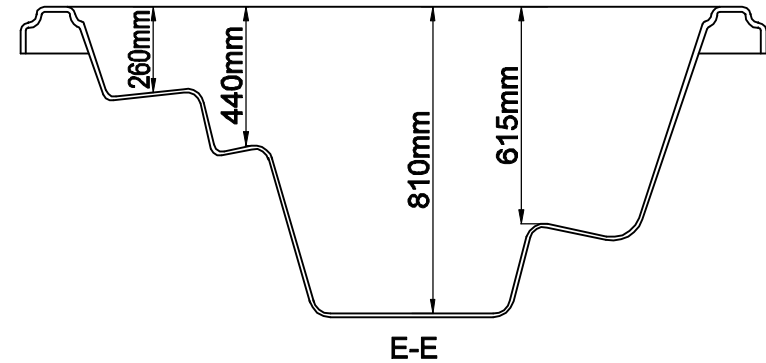

Model Name:Rock Tub

Therapy Assignment

Notes:Due to manufacturing tolerances, there could be some minor differences between the actual spa and the drawing above. If site planning is critical to such tolerances, be sure to measure your actual spa. All specifications are subject to change without notice.Some components may be optional on your spa

Edition:21/06/2016 ZC.RT310S.0107

Model Name:Rock Tub

Fitting

Notes:Due to manufacturing tolerances, there could be some minor differences between the actual spa and the drawing above. If site planning is critical to such tolerances, be sure to measure your actual spa. All specifications are subject to change without notice.Some components may be optional on your spa

10		2" Jet Internal-Directional	01.03.04.0158	12	pcs
9		Large 3" Jet Internal-Directinal	01.03.04.0169	2	pcs
8		2"Floating Filter	01.03.03.0099	1	pcs
7		5" Light housing without Holder	01.03.03.0108	1	pc
6		Stainless Steel Low Drain - 3/4" Slip	01.03.04.0099	1	pcs
5		2"Suction (full set) - SS face	01.03.03.0228	1	pcs
4		4"Jet Internal-Single Pulse	01.03.04.0161	1	pc
3		Ozone Injector - Carbon Grey	01.03.03.0129	1	pcs
2		Large 3" Jet Internal-Single Pulse	01.03.04.0163	4	pc
1		1" Air Check Valve Assembly	01.03.03.0656	2	pc
NO.	Icon	Description	Part #	Qty	Unit
Edition:21/06/2016 ZC.RT310S.0107					

Model Name:Rock Tub

Business Plan

Notes: Due to manufacturing tolerances, there could be some minor differences between the actual spa and the drawing above. If site planning is critical to such tolerances, be sure to measure your actual spa. All specifications are subject to change without notice. Some components may be optional on your spa